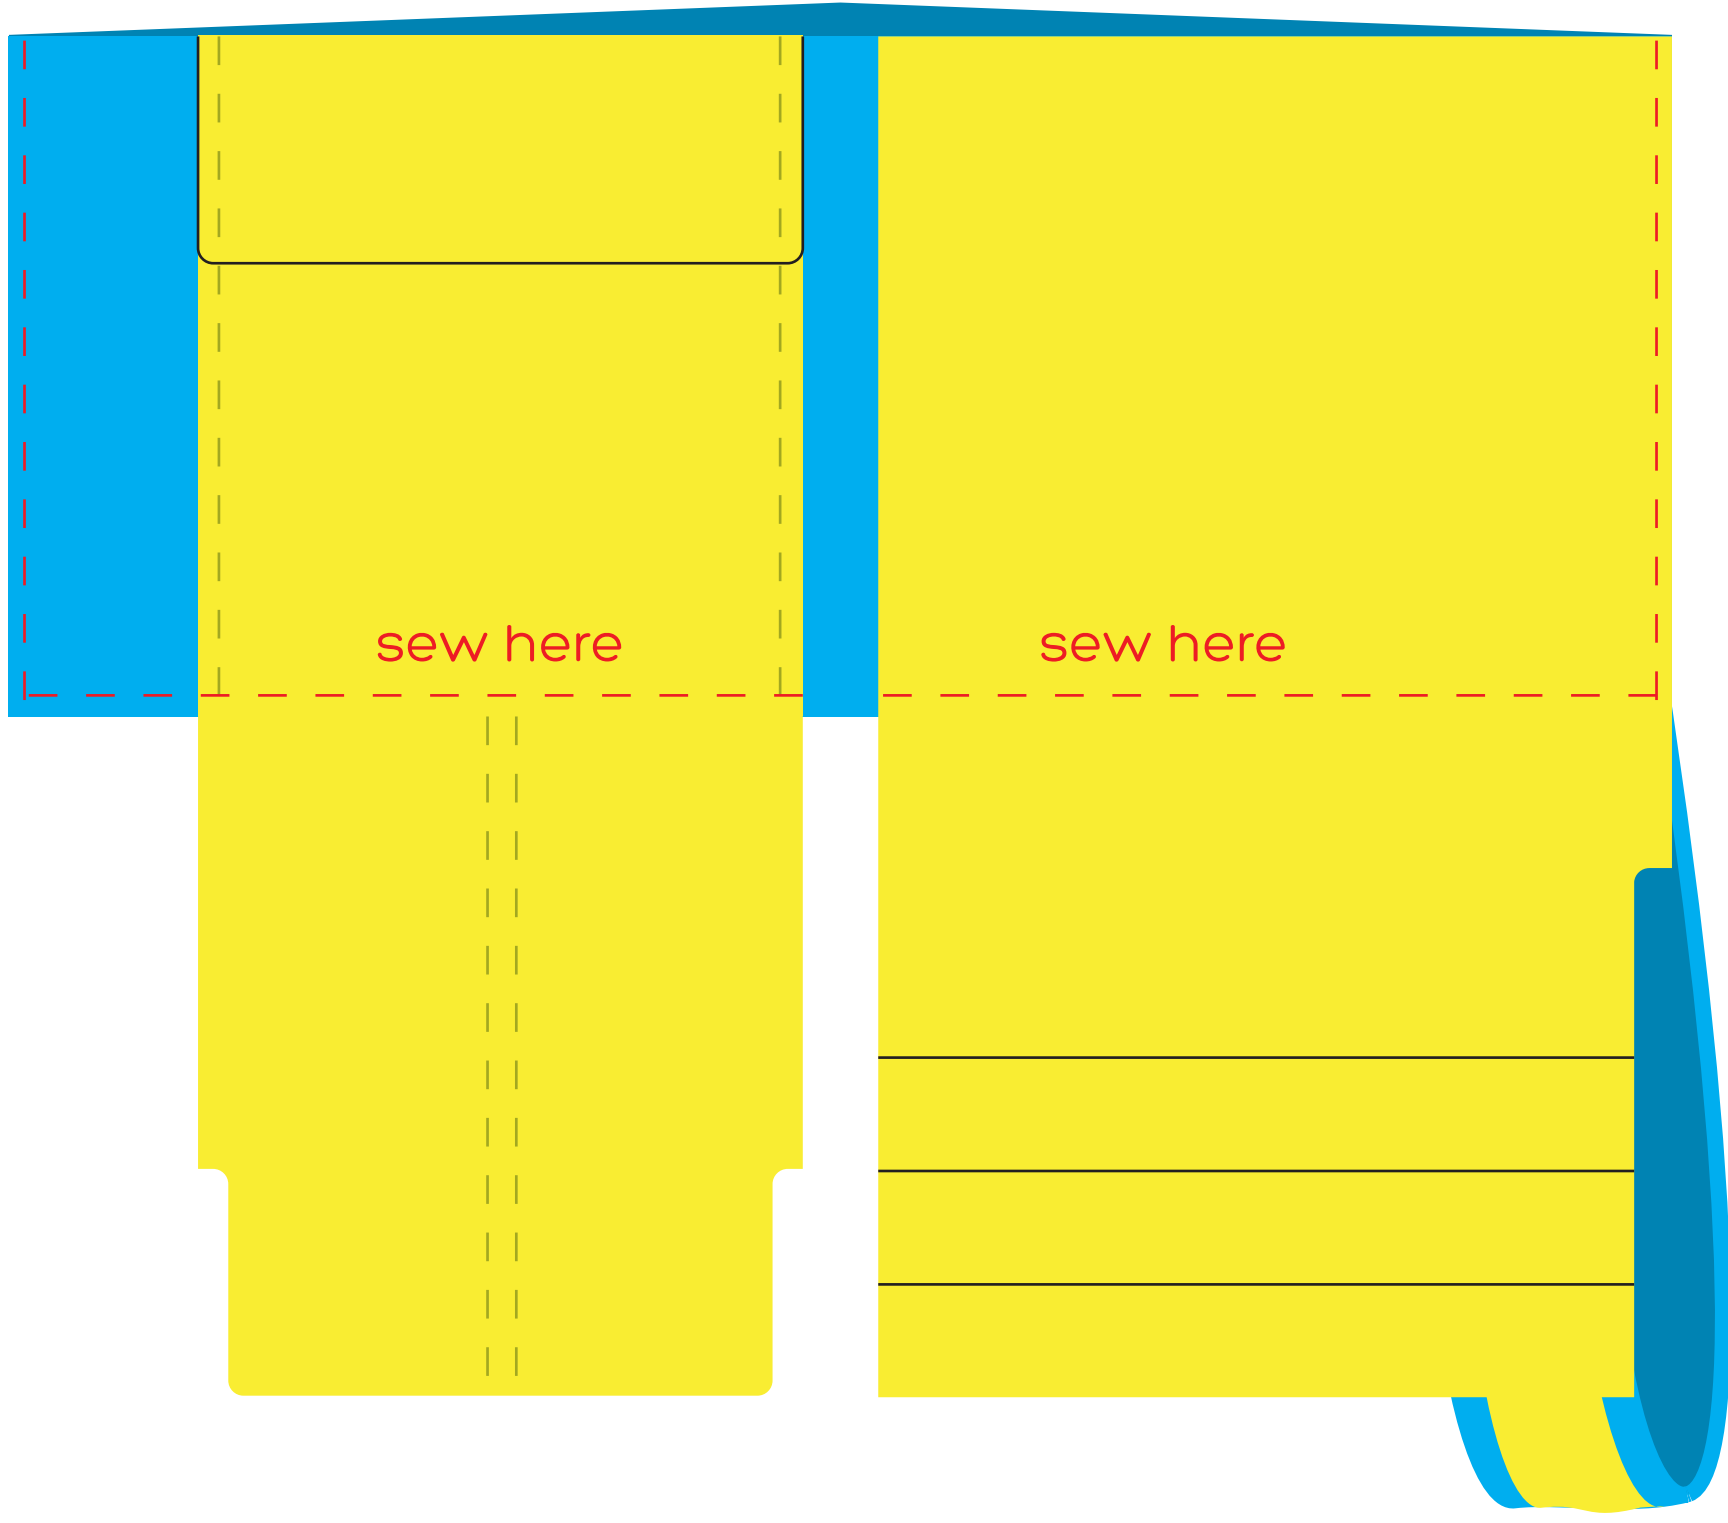

outside

inside

inside

25 mm

sew here

sew here

sew here

card pocket

outside+inside

220 mm