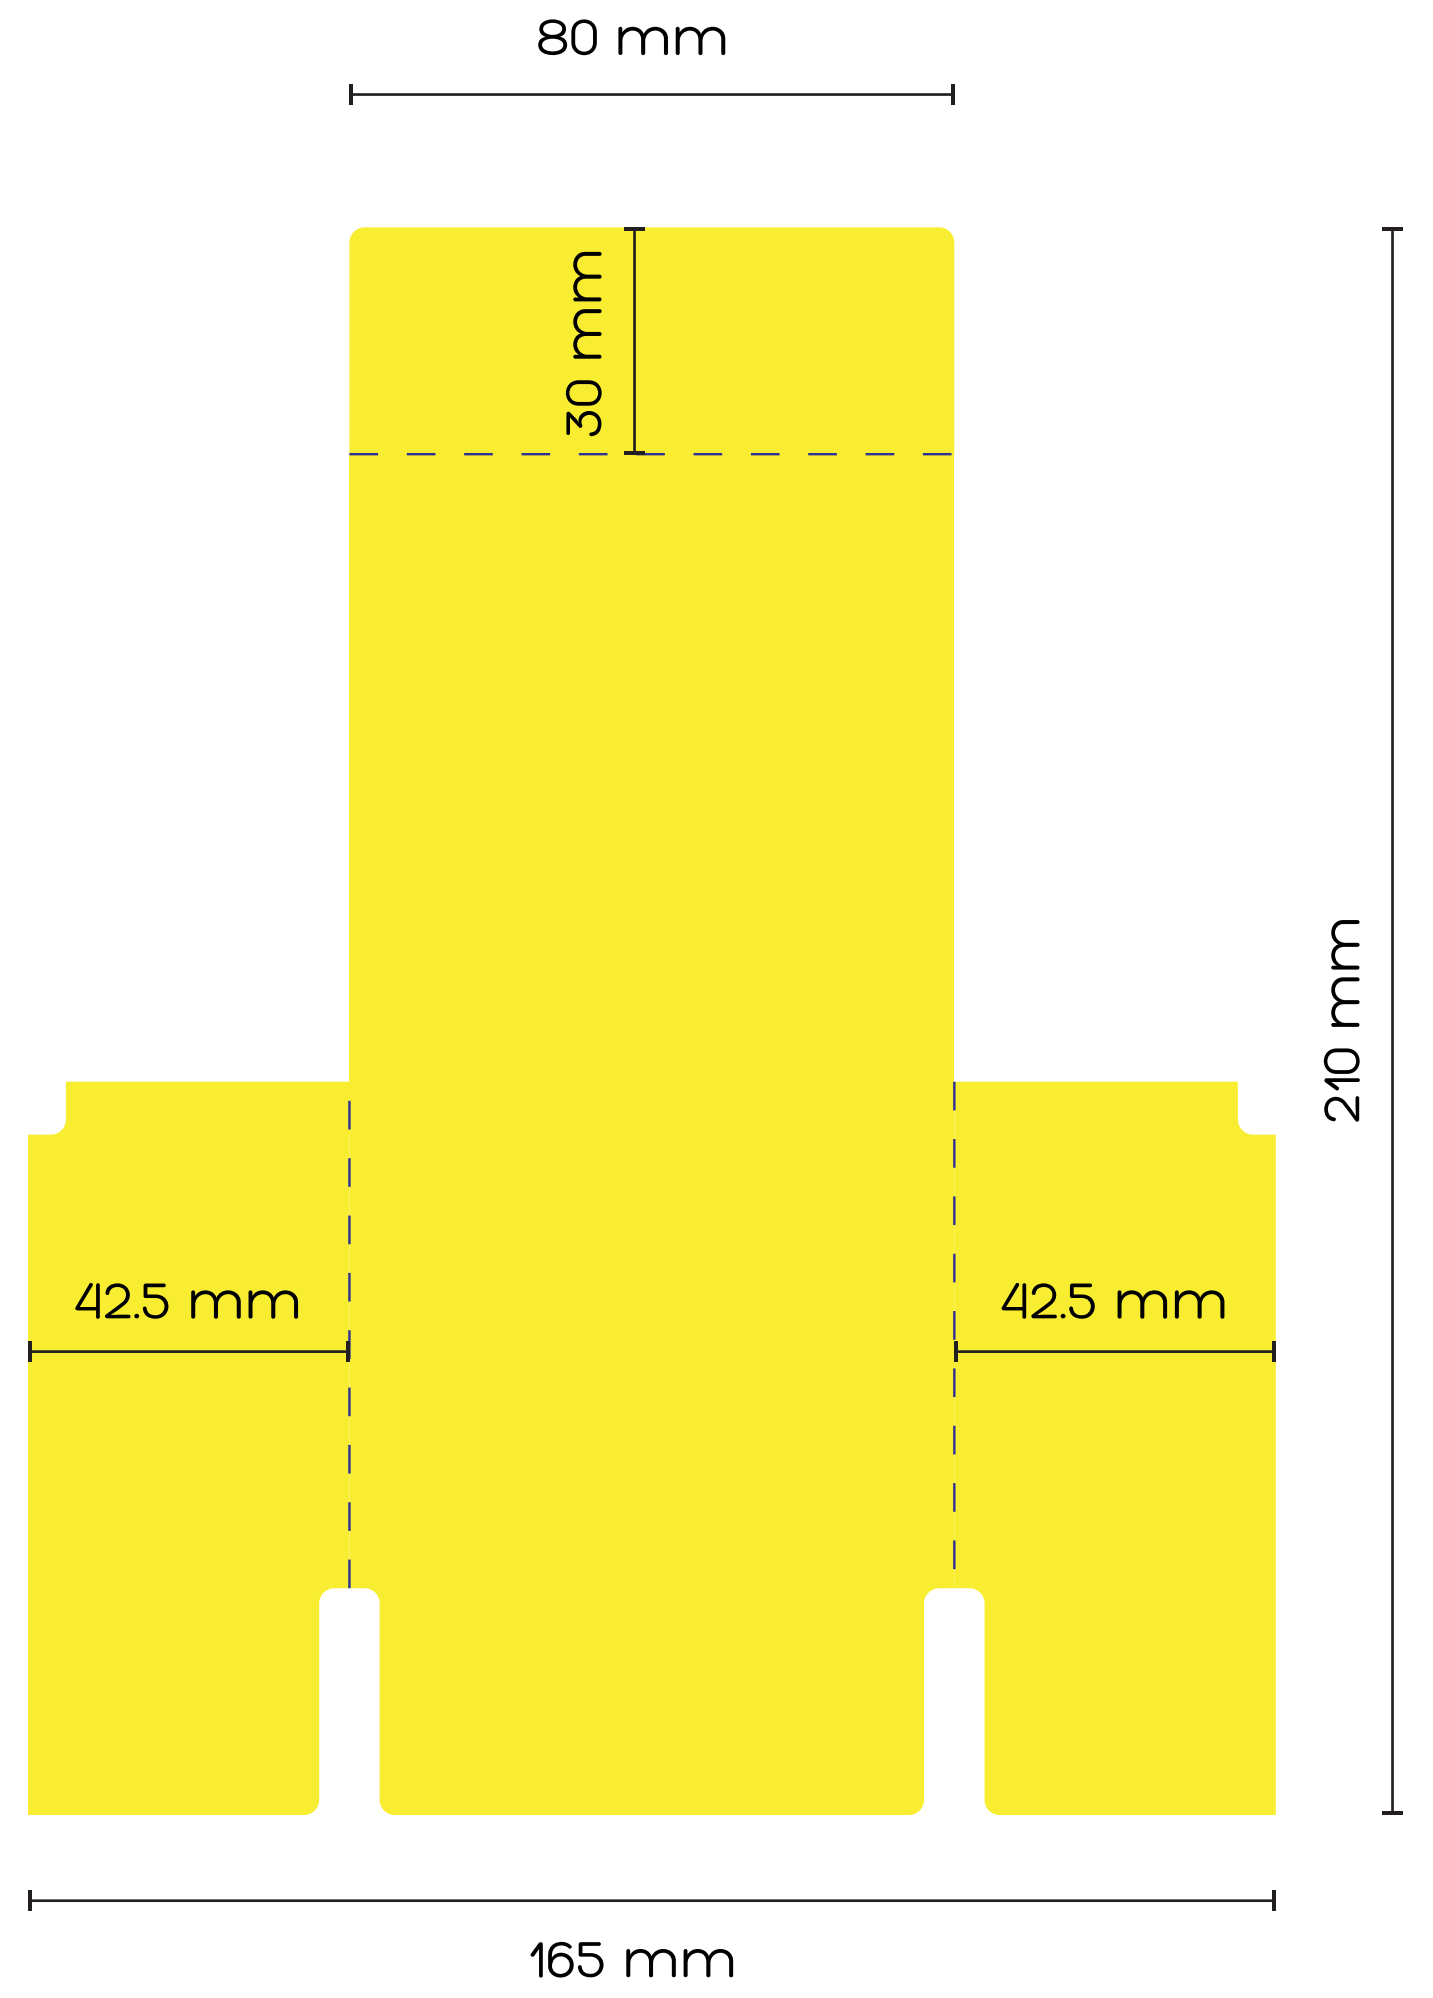

outside

inside

inside

25 mm

sew here

sew here

sew here

card pocket

outside+inside

220 mm