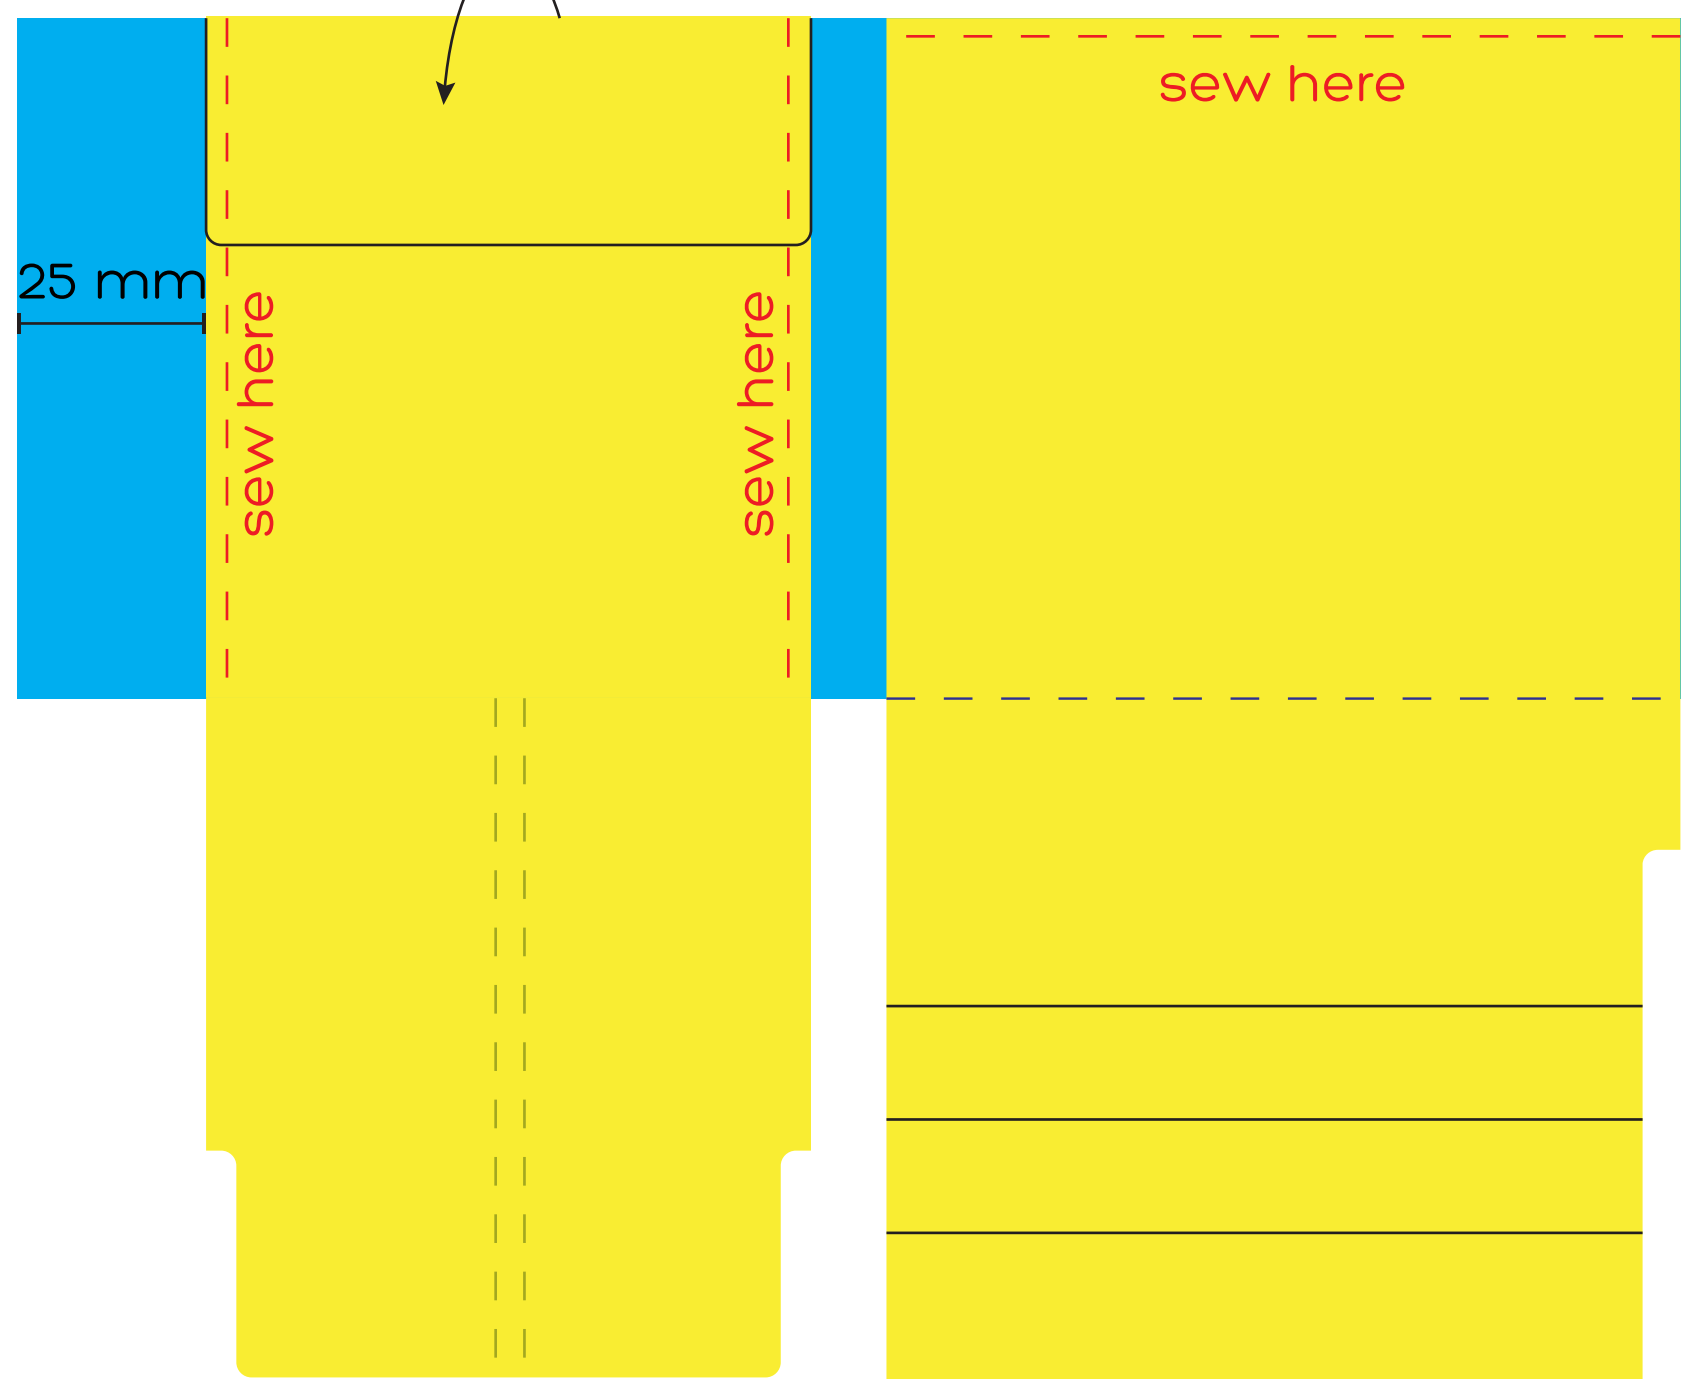

outside

inside

inside

25 mm

sew here

sew here

sew here

card pocket

outside+inside

220 mm