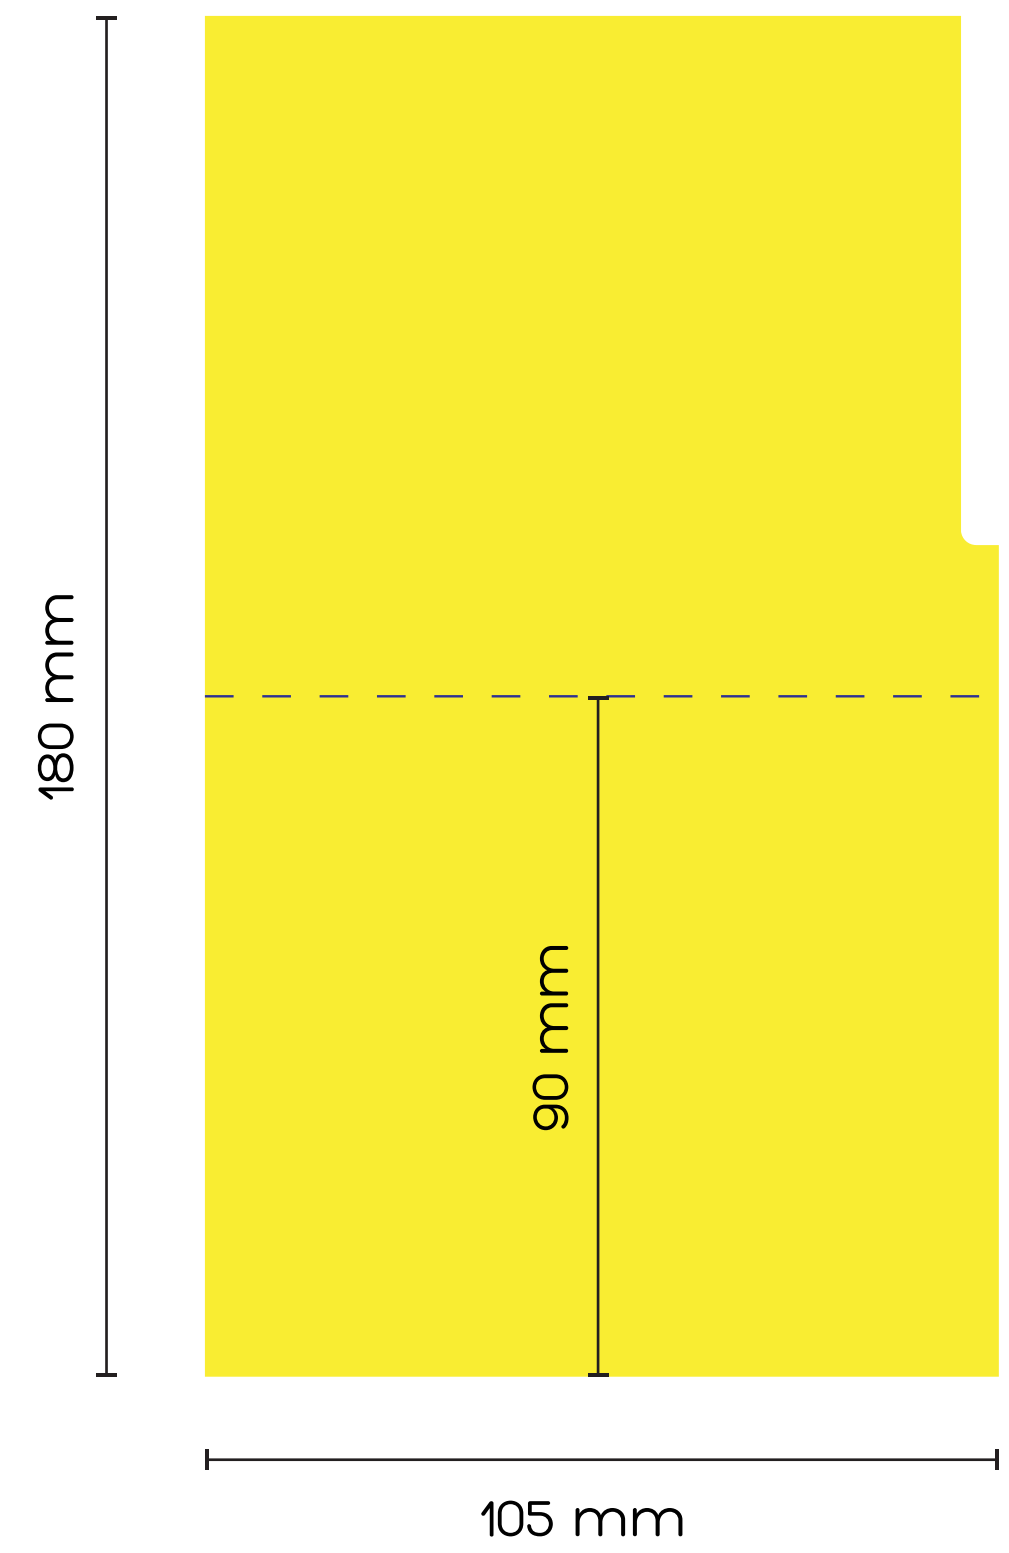

outside

inside

inside

25 mm

sew here

sew here

sew here

card pocket

outside+inside

220 mm