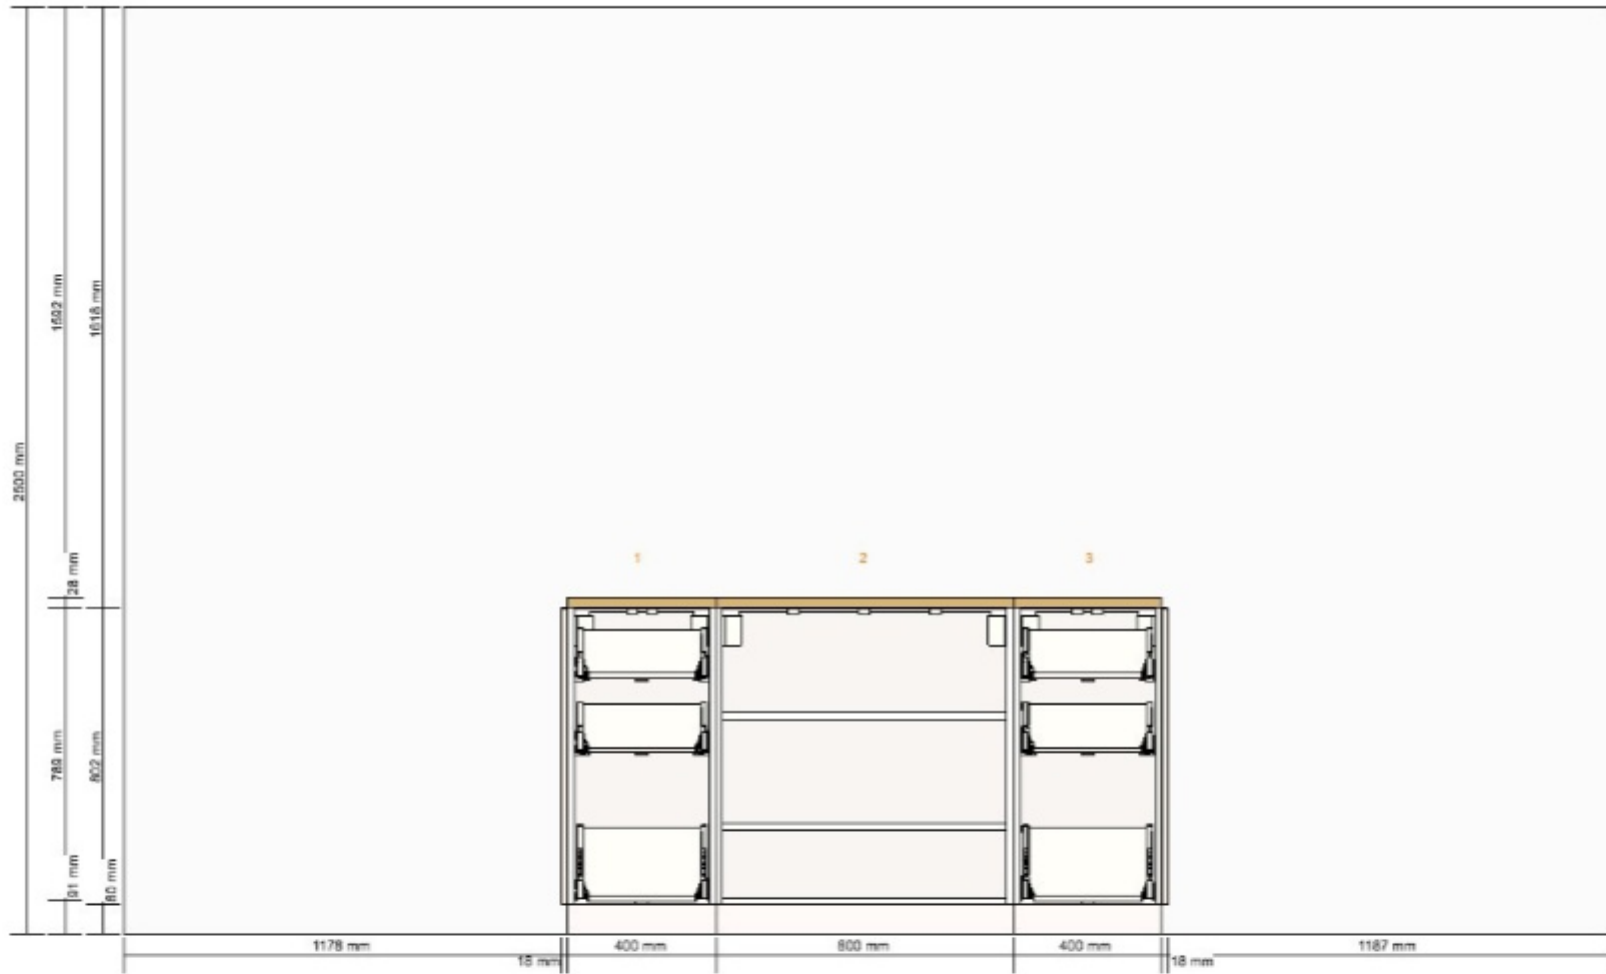

kitchen island - Island View 2
0001-1243-2614

All measurement in mm

kitchen island - Island View 1
0001-1243-2614

All measurement in mm

Project name
kitchen island
Project number
0001-1243-2614

Total Price:
RM 5,505.40