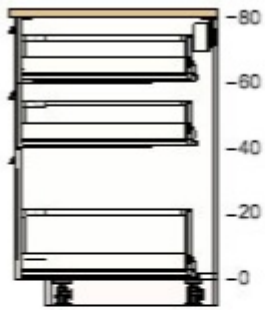

RM 70 2 RM 140

50273738 BODBYN drawer front
off-white
40x40 cm

RM 80 1 RM 80

00271096 MAXIMERA drawer, high
white
40x60 cm

RM 165 1 RM 165

70271111 MAXIMERA drawer, medium
white
40x60 cm

RM 135 2 RM 270

20270883 METOD base cabinet frame
white
40x60x80 cm

RM 140 1 RM 140

70273737 BODBYN drawer front
off-white
40x20 cm

RM 70 2 RM 140

50273738 BODBYN drawer front
off-white
40x40 cm

RM 80 1 RM 80

00271096 MAXIMERA drawer, high
white
40x60 cm

RM 165 1 RM 165

70271111 MAXIMERA drawer, medium
white
40x60 cm