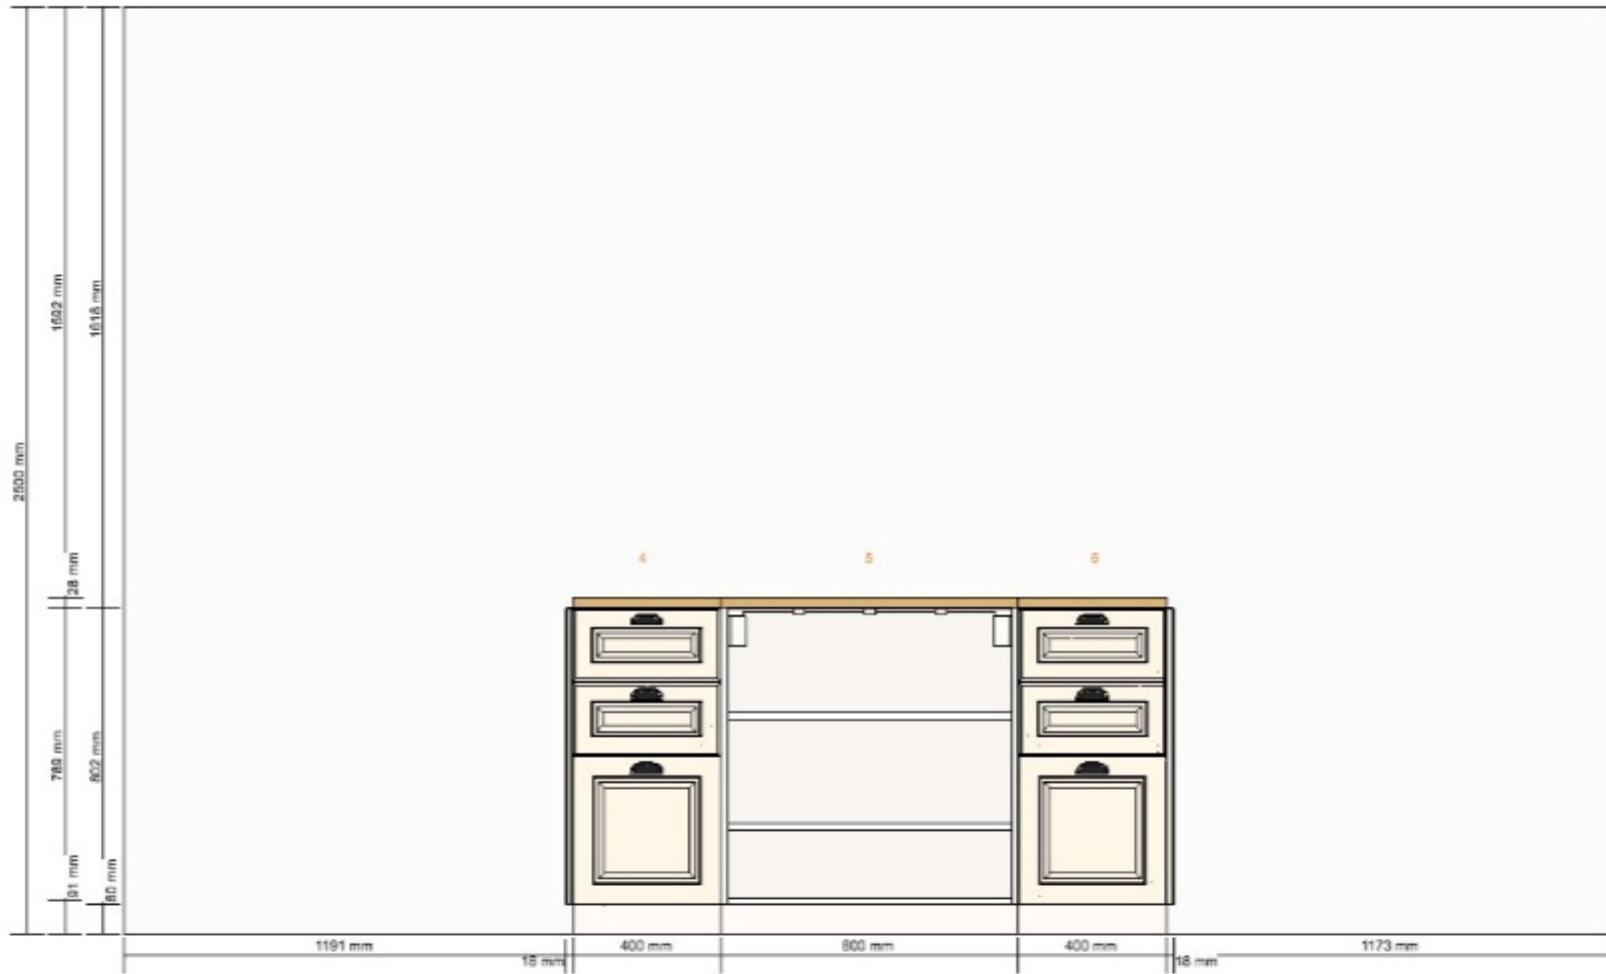

kitchen island - Island View 2
0001-1243-2614

All measurement in mm

kitchen island - Island View 1
0001-1243-2614

All measurement in mm

Project name
kitchen island
Project number
0001-1243-2614

Total Price:
RM 5,505.40