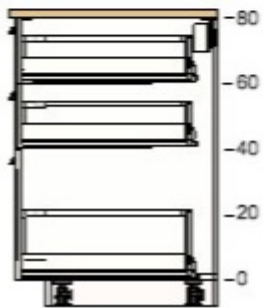

kitchen island - Island View 2
0001-1243-2614

All measurement in mm

kitchen island - Island View 1
0001-1243-2614

All measurement in mm

Project name
kitchen island
Project number
0001-1243-2614

Total Price:
RM 5,505.40

1

20270883 METHOD base cabinet frame
white
40x60x80 cm

Price Quantity Total Price
RM 140 1 RM 140

70273737 BODBYN drawer front
off-white
40x20 cm

RM 70 2 RM 140

50273738 BODBYN drawer front
off-white
40x40 cm

RM 80 1 RM 80

00271096 MAXIMERA drawer, high
white
40x60 cm

RM 165 1 RM 165

70271111 MAXIMERA drawer, medium
white
40x60 cm

RM 135 2 RM 270

10270893 METHOD base cabinet frame
white
80x60x80 cm

RM 190

1