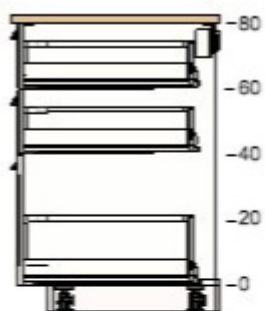

RM 80 1 RM 80

00271096 MAXIMERA drawer, high
white
40x60 cm

RM 165 1 RM 165

70271111 MAXIMERA drawer, medium
white
40x60 cm

RM 135 2 RM 270

10270893 METHOD base cabinet frame
white
80x60x80 cm

RM 190

1

RM 190

50271150 UTRUSTA shelf
white
80x60 cm

RM 70

1

RM 70

20270883 METOD base cabinet frame
white
40x60x80 cm

RM 140 1 RM 140

70273737 BODBYN drawer front
off-white
40x20 cm

RM 70 2 RM 140

50273738 BODBYN drawer front
off-white
40x40 cm

RM 80 1 RM 80

00271096 MAXIMERA drawer, high
white
40x60 cm

RM 165 1 RM 165

70271111 MAXIMERA drawer, medium
white
40x60 cm

RM 135 2 RM 270

20270883 METOD base cabinet frame
white
40x60x80 cm