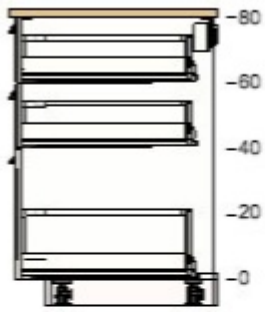

RM 140 1 RM 140

70273737 BODBYN drawer front
off-white
40x20 cm

RM 70 2 RM 140

50273738 BODBYN drawer front
off-white
40x40 cm

RM 80 1 RM 80

00271096 MAXIMERA drawer, high
white
40x60 cm

RM 165 1 RM 165

70271111 MAXIMERA drawer, medium
white
40x60 cm

RM 135 2 RM 270

10270893 METHOD base cabinet frame
white
80x60x80 cm

RM 190 1 RM 190

50271150 UTRUSTA shelf
white
80x60 cm

RM 70 1 RM 70

20270883 METOD base cabinet frame
white
40x60x80 cm

RM 140 1 RM 140

70273737 BODBYN drawer front
off-white
40x20 cm

RM 70 2 RM 140

50273738 BODBYN drawer front
off-white
40x40 cm

RM 80 1 RM 80

00271096 MAXIMERA drawer, high
white
40x60 cm

RM 165 1 RM 165

70271111 MAXIMERA drawer, medium
white
40x60 cm

RM 135 2 RM 270

LEGS AND PLINTHS